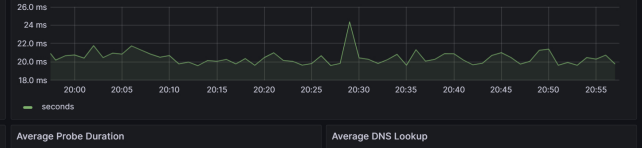

Average Probe Duration: 11.9 ms

Average DNS Lookup: 1.08 ms

https://prometheus.logu.au status

Status: **UP**

HTTP Status Code: 200

HTTP Version: 2

SSL: YES

Average Probe Duration: 19.6 ms

Average DNS Lookup: 968 μ s

https://spark.logu.au status

Status: **UP**

HTTP Status Code: 200