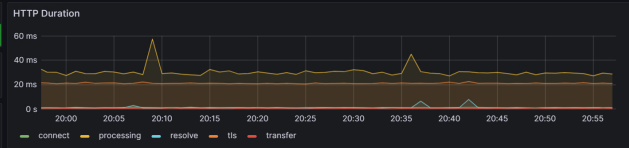

https://airflow.logu.au status

Status: **UP**

HTTP Status Code: 200

HTTP Version: 2

SSL: YES

Average Probe Duration: 53.6 ms

Average DNS Lookup: 119 ms

https://grafana.logu.au status

Status: **UP**

HTTP Status Code: 200

HTTP Version: 2

SSL: YES

Average Probe Duration: 25.9 ms

Average DNS Lookup: 1.05 ms

https://kafka.logu.au status

Status: **UP**

HTTP Status Code: 200

HTTP Version: 2

SSL: YES

Average Probe Duration: 15.5 ms

Average DNS Lookup: 1.38 ms

https://logu.au status

Status: **DOWN**

HTTP Status Code: N/A