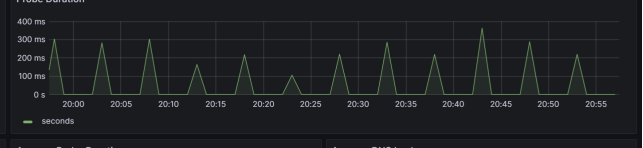

HTTP Status Code: 200

HTTP Version: 2

SSL: YES

Average Probe Duration: 15.5 ms

Average DNS Lookup: 1.38 ms

https://logu.au status

Status: **DOWN**

HTTP Status Code: N/A

HTTP Version: 0

SSL: NO

Average Probe Duration: 1.20 ms

Average DNS Lookup: 901 μ s

https://nginx.logu.au status

Status: **UP**

HTTP Status Code: 200

HTTP Version: 2