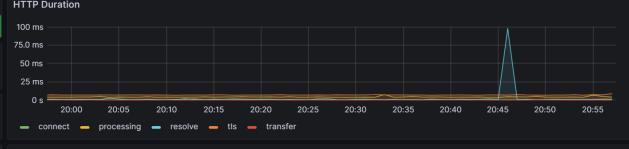

https://airflow.logu.au status

Status: **UP**

HTTP Status Code: 200

HTTP Version: 2

SSL: YES

Average Probe Duration: 53.6 ms

Average DNS Lookup: 119 ms

https://grafana.logu.au status

Status: **UP**

HTTP Status Code: 200

HTTP Version: 2

SSL: YES

Average Probe Duration: 25.9 ms

Average DNS Lookup: 1.05 ms

https://kafka.logu.au status

Status: **UP**

HTTP Status Code: 200

HTTP Version: 2

SSL: YES

Average Probe Duration: 15.5 ms

Average DNS Lookup: 1.38 ms

https://logu.au status

Status: **DOWN**

HTTP Status Code: N/A