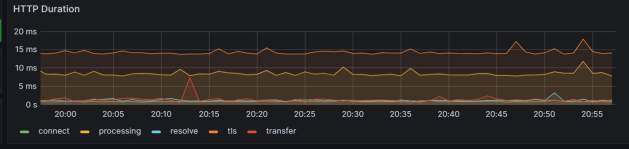

https://airflow.logu.au status

Status: **UP**

HTTP Status Code: 200

HTTP Version: 2

SSL: YES

Average Probe Duration: 53.6 ms

Average DNS Lookup: 119 ms

https://grafana.logu.au status

Status: **UP**

HTTP Status Code: 200

HTTP Version: 2

SSL: YES

Average Probe Duration: 25.9 ms

Average DNS Lookup: 1.05 ms

https://kafka.logu.au status

Status: **UP**

HTTP Status Code: 200

HTTP Version: 2

SSL: YES

Average Probe Duration: 15.5 ms

Average DNS Lookup: 1.38 ms

https://logu.au status

Status: **DOWN**

HTTP Status Code: N/A