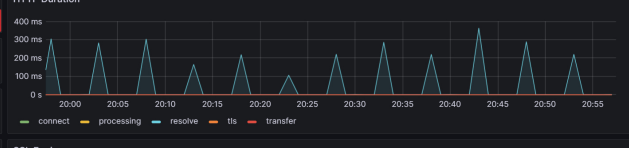

HTTP Status Code: 200

HTTP Version: 2

SSL: YES

Average Probe Duration: 15.5 ms

Average DNS Lookup: 1.38 ms

https://logu.au status

Status: **DOWN**

HTTP Status Code: N/A

HTTP Version: 0

SSL: NO

Average Probe Duration: 1.20 ms

Average DNS Lookup: 901 μ s

https://nginx.logu.au status

Status: **UP**

HTTP Status Code: 200

HTTP Version: 2