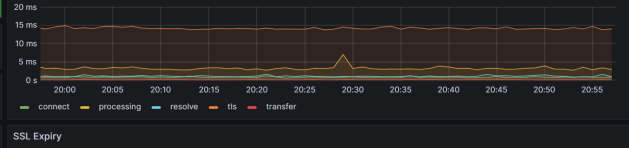

SSL: YES

Average Probe Duration: 10.7 ms

Average DNS Lookup: 114 ms

https://portainer.logu.au status

Status: **UP**

HTTP Status Code: 200

HTTP Version: 2

SSL: YES

Average Probe Duration: 11.9 ms

Average DNS Lookup: 1.08 ms

https://prometheus.logu.au status

Status: **UP**

HTTP Status Code: 200

HTTP Version: 2

SSL: YES

Average Probe Duration: 19.6 ms

Average DNS Lookup: 968 μ s

https://spark.logu.au status

Status: **UP**

HTTP Status Code: 200