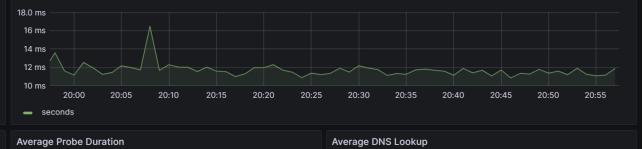

HTTP Version: 0

SSL: NO

Average Probe Duration: 1.20 ms

Average DNS Lookup: 901 μ s

https://nginx.logu.au status

Status: **UP**

HTTP Status Code: 200

HTTP Version: 2

SSL: YES

Average Probe Duration: 10.7 ms

Average DNS Lookup: 114 ms

https://portainer.logu.au status

Status: **UP**

HTTP Status Code: 200

HTTP Version: 2

SSL: YES

Average Probe Duration: 11.9 ms

Average DNS Lookup: 1.08 ms

https://prometheus.logu.au status

Status: **UP**

HTTP Status Code: 200

HTTP Version: 2

SSL: YES

Average Probe Duration: 19.6 ms