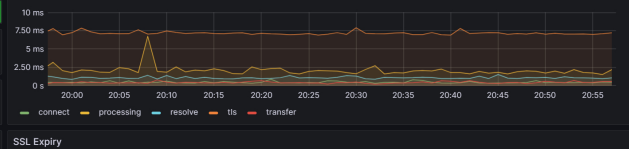

HTTP Version: 0

SSL: NO

Average Probe Duration: 1.20 ms

Average DNS Lookup: 901 μ s

https://nginx.logu.au status

Status: **UP**

HTTP Status Code: 200

HTTP Version: 2

SSL: YES

Average Probe Duration: 10.7 ms

Average DNS Lookup: 114 ms

https://portainer.logu.au status

Status: **UP**

HTTP Status Code: 200

HTTP Version: 2

SSL: YES

Average Probe Duration: 11.9 ms

Average DNS Lookup: 1.08 ms

https://prometheus.logu.au status

Status: **UP**

HTTP Status Code: 200

HTTP Version: 2

SSL: YES

Average Probe Duration: 19.6 ms