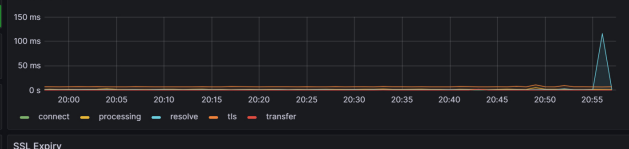

HTTP Version: 0

SSL: NO

Average Probe Duration: 1.20 ms

Average DNS Lookup: 901 μ s

https://nginx.logu.au status

Status: **UP**

HTTP Status Code: 200

HTTP Version: 2

SSL: YES

Average Probe Duration: 10.7 ms

Average DNS Lookup: 114 ms

https://portainer.logu.au status

Status: **UP**

HTTP Status Code: 200

HTTP Version: 2

SSL: YES