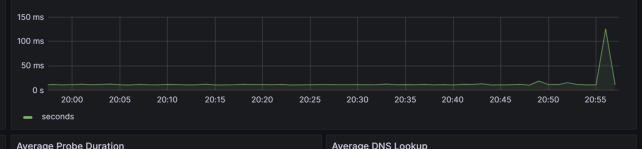

HTTP Version: 0

SSL: NO

Average Probe Duration: 1.20 ms

Average DNS Lookup: 901 μ s

https://nginx.logu.au status

Status: **UP**

HTTP Status Code: 200

HTTP Version: 2

SSL: YES

Average Probe Duration: 10.7 ms

Average DNS Lookup: 114 ms

https://portainer.logu.au status

Status: **UP**

HTTP Status Code: 200

HTTP Version: 2

SSL: YES